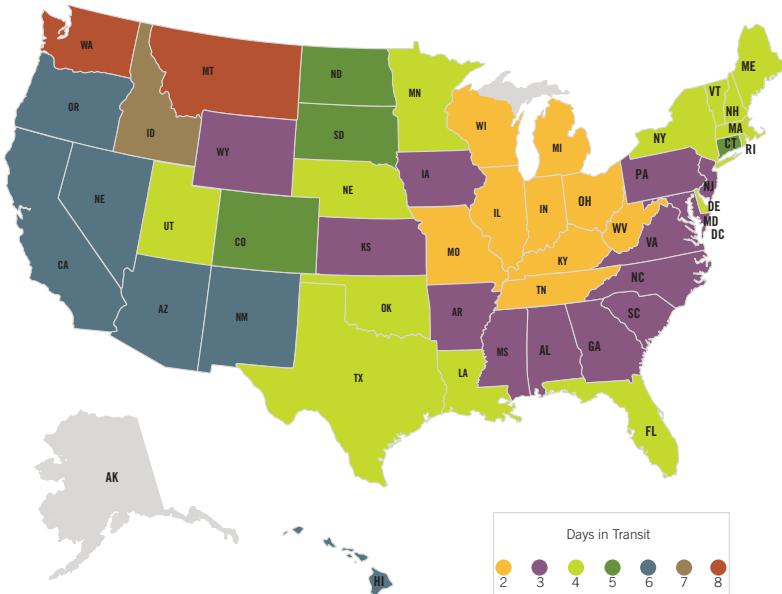

Phone Order to:
800.888.5511

Order Online:
ordersentricon.elangham.com

Email Order to:
ordersentricon@elangham.com

FAX Order to:
317.803.4969

ORDERING REMINDERS

- ✓ Order using any option listed above
- ✓ Carry enough inventory for 30 days
- ✓ Call Center open from 7AM - 6PM, EST
- ✓ Same-day shipping for orders placed before 2:30PM, EST